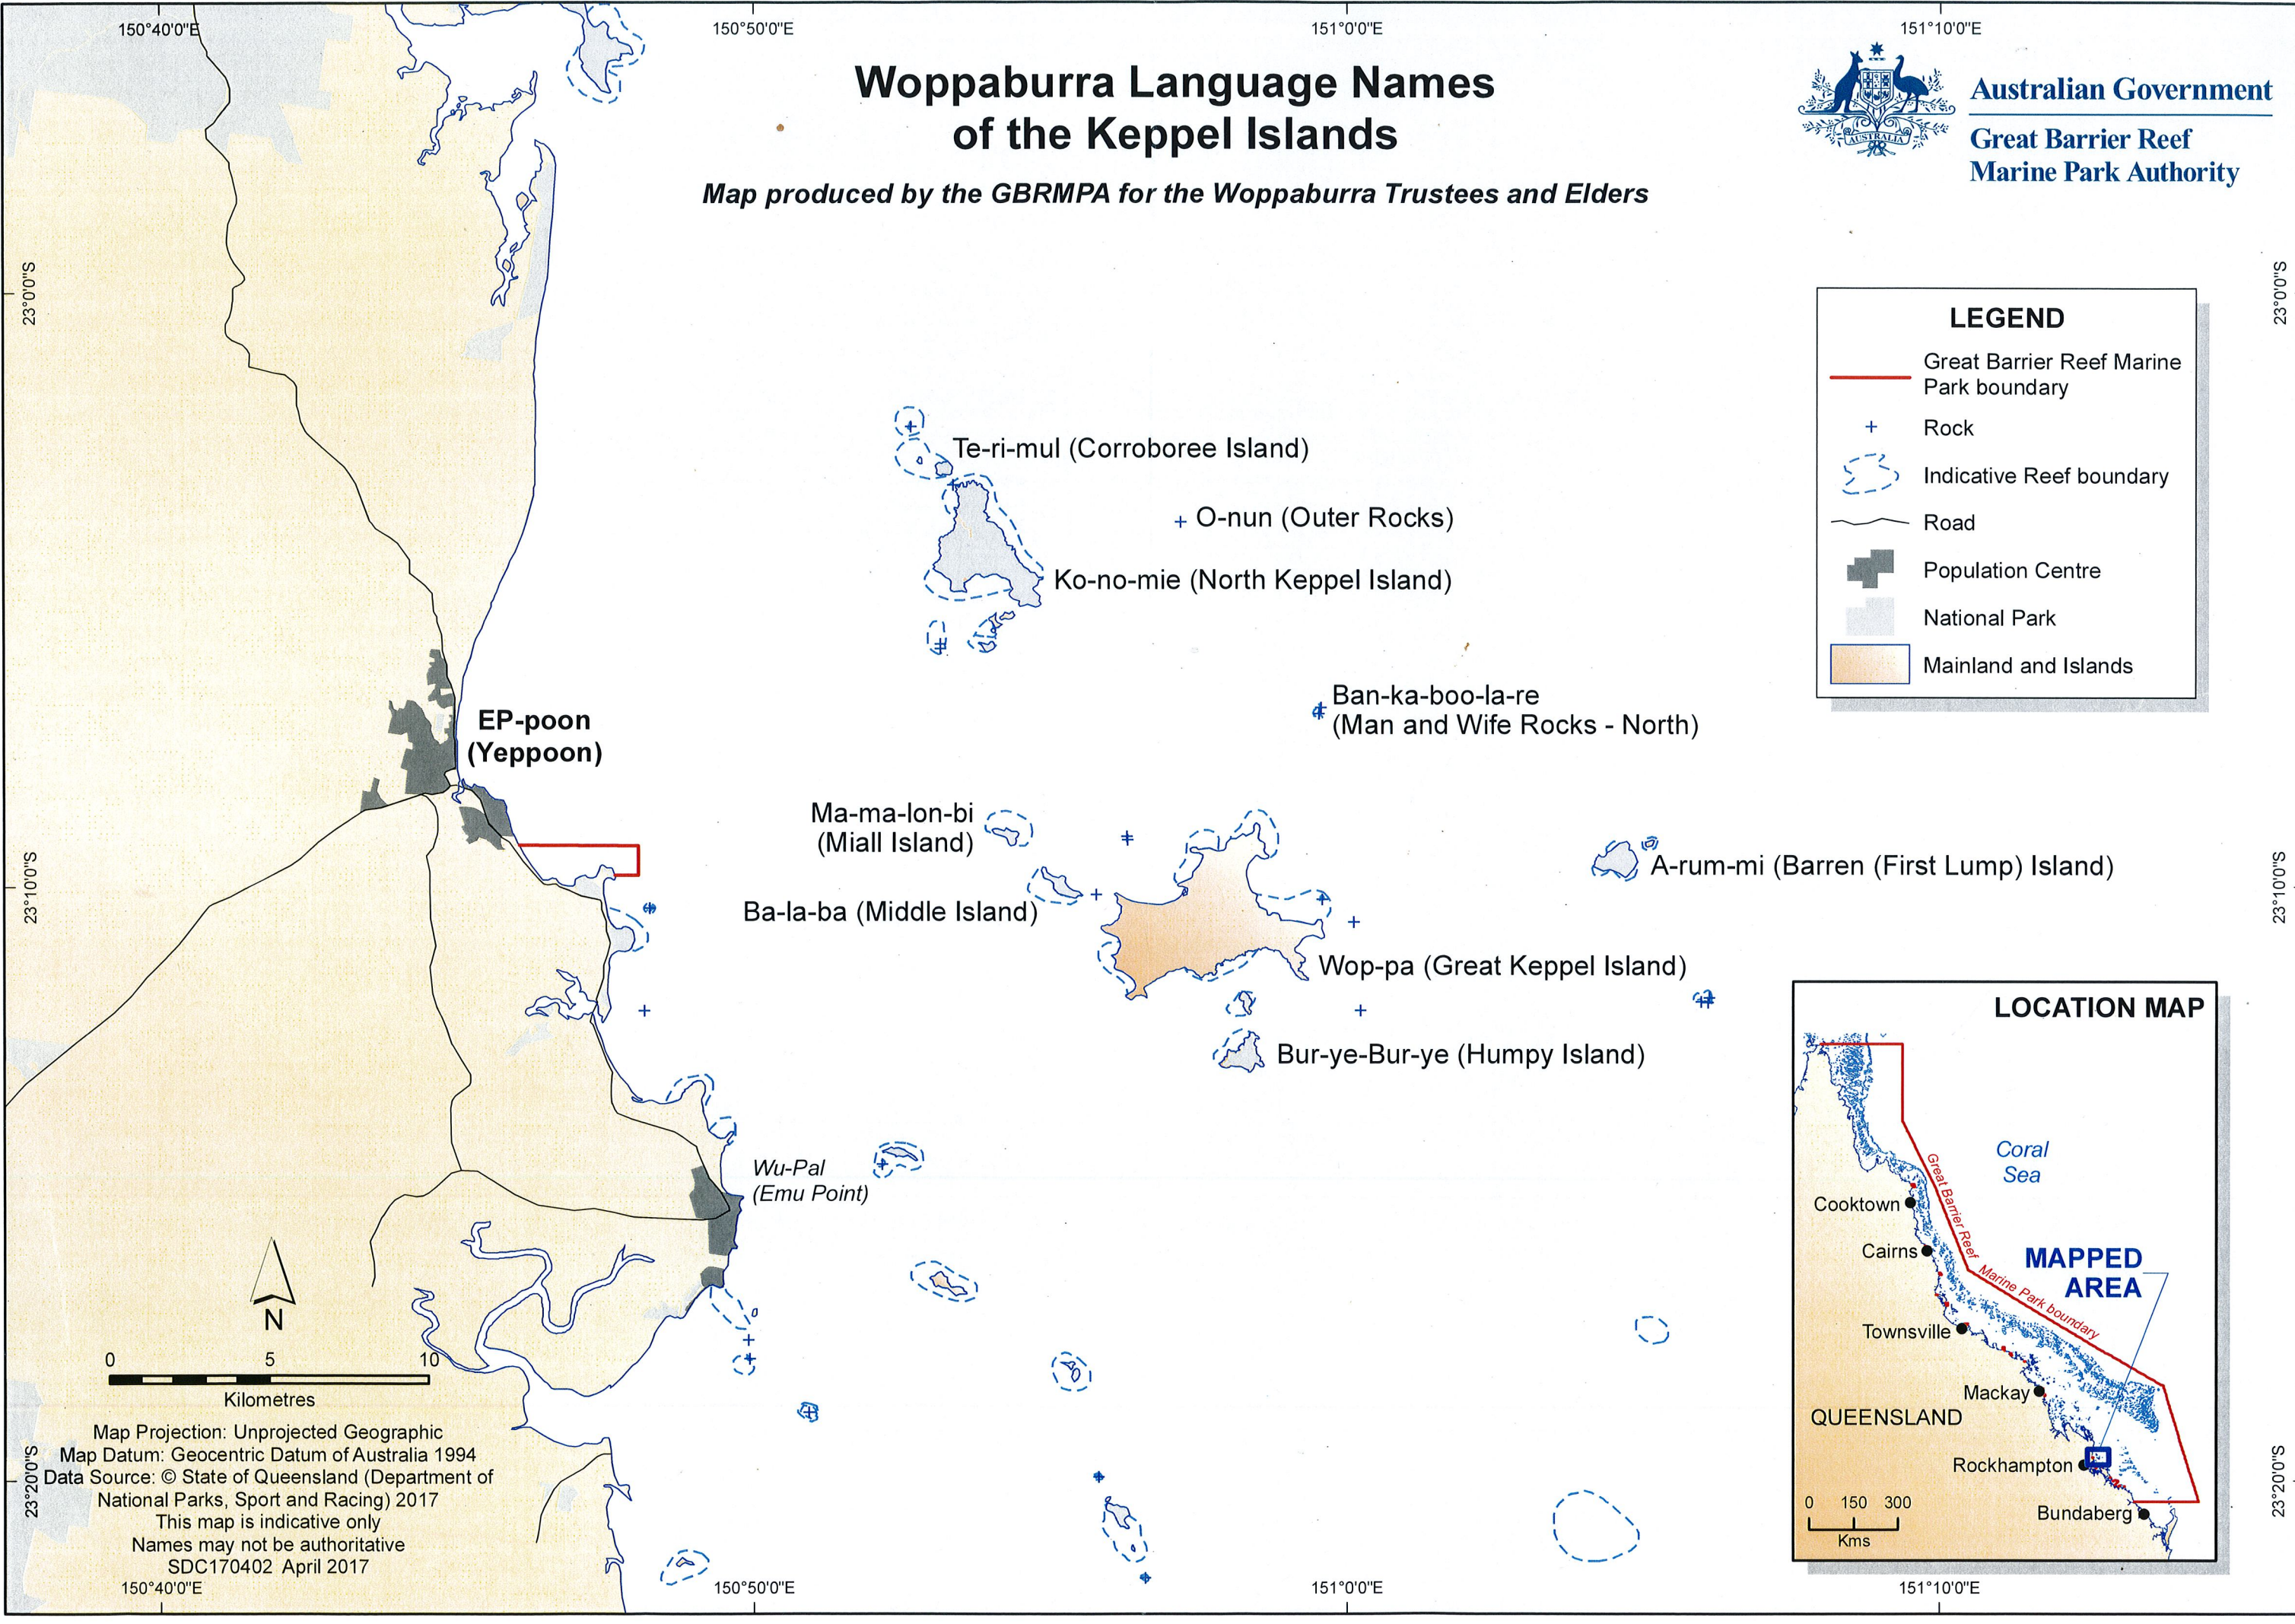

Woppaburra Language Names of the Keppel Islands

Map produced by the GBRMPA for the Woppaburra Trustees and Elders

Australian Government
Great Barrier Reef
Marine Park Authority

LEGEND

- Great Barrier Reef Marine Park boundary
- Rock
- Indicative Reef boundary
- Road
- Population Centre
- National Park
- Mainland and Islands

Map Projection: Unprojected Geographic
 Map Datum: Geocentric Datum of Australia 1994
 Data Source: © State of Queensland (Department of National Parks, Sport and Racing) 2017
 This map is indicative only
 Names may not be authoritative
 SDC170402 April 2017